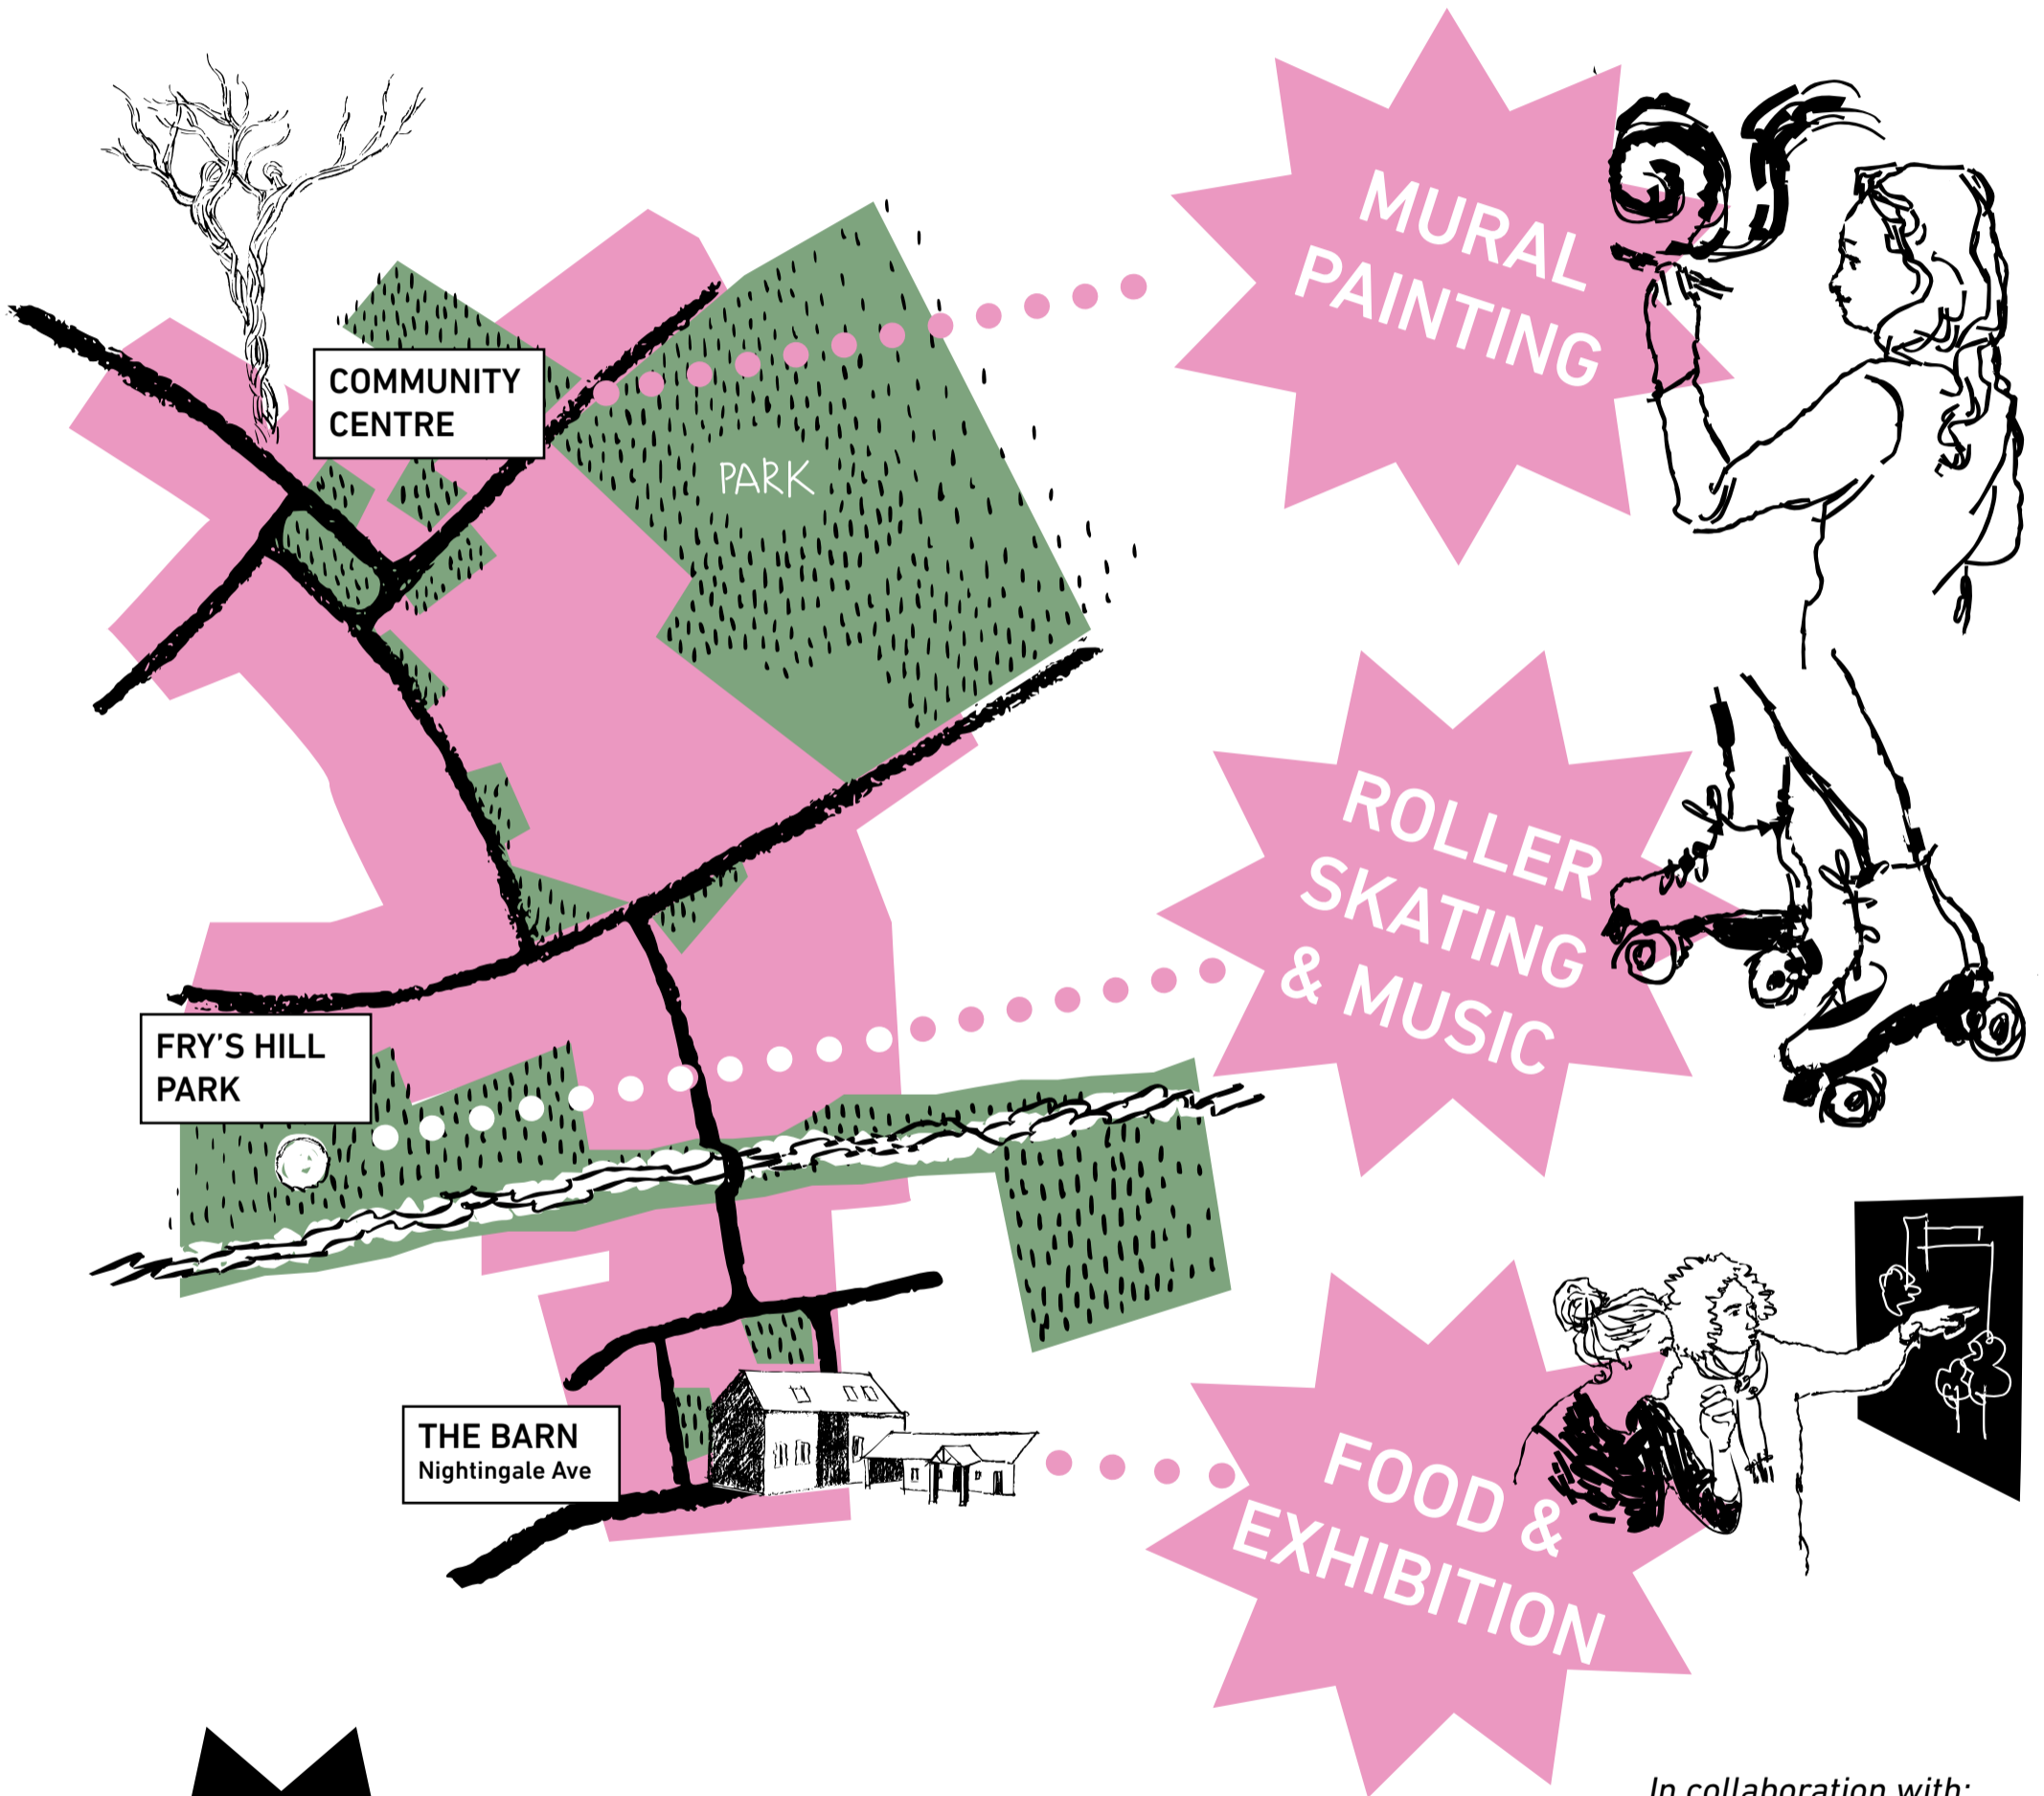

SAT 10 FEB

12-3:30pm

FREE ACTIVITIES ACROSS THE LEYS FOR ALL AGES & have your say on designs for the new community centre

MEET THE PROJECT TEAM

An exhibition display of the latest community centre designs will be at the Barn, Nightingale Avenue with local food and members of the project team on hand to welcome your feedback.